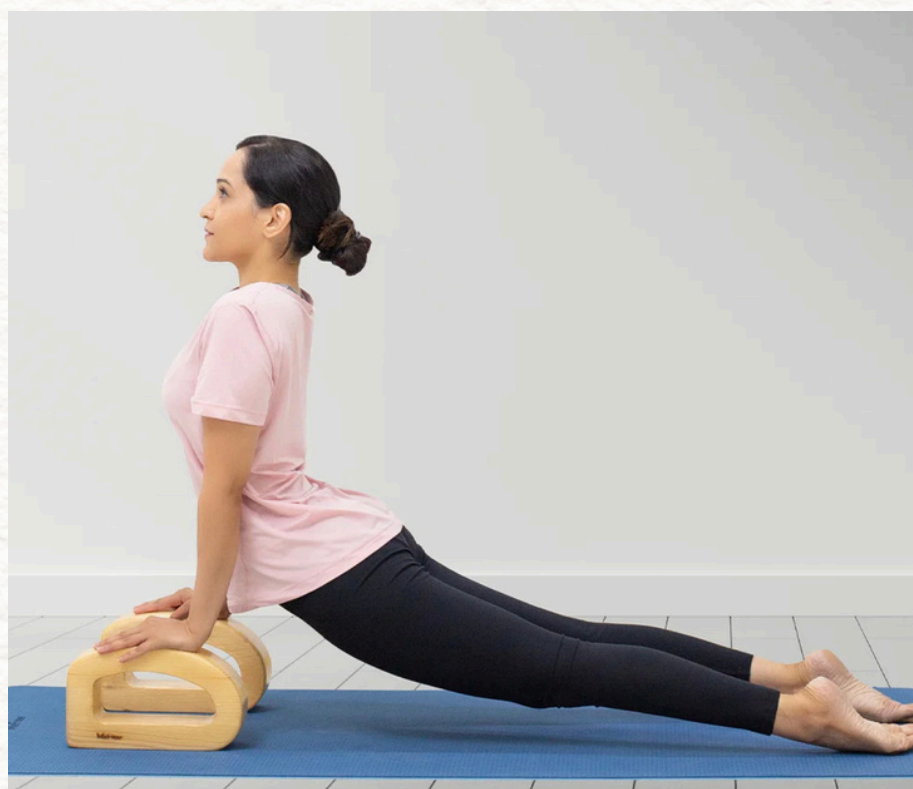

Colour: Light Brown

BENEFITS:

- Neck & Shoulder Support
- Reliable For Reclining Poses
- Firm Grip
- Perfect Blend Of Support & Relaxation
- Available In Pair
- Exclusively Designed By Mefree

Yoga STOOL

A BALANCED SEAT FOR FLEXIBILITY