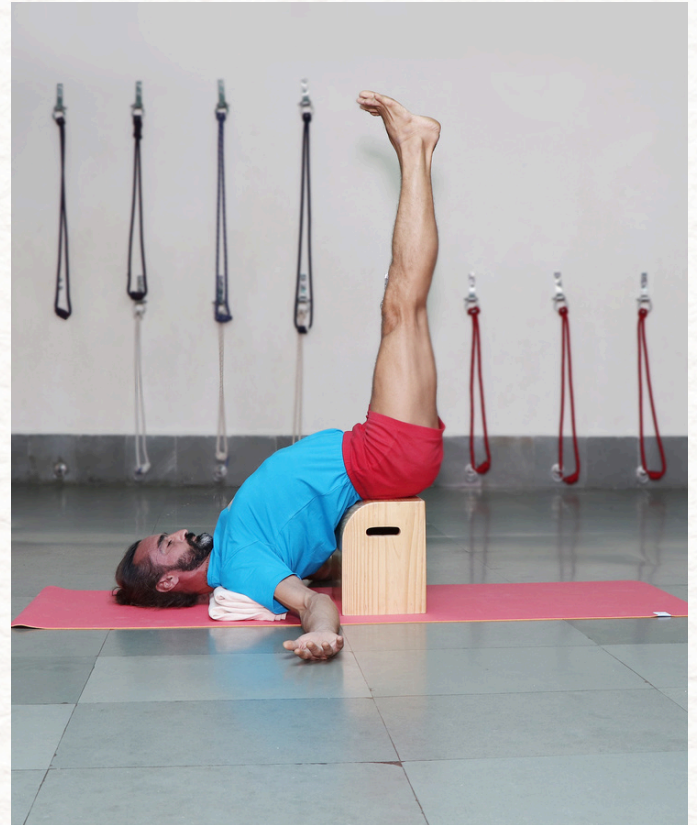

Viparita Karani BOX

RELAX, REALIGN, RENEW!

EXCEPTIONAL
WEIGHT ENDURANCE

WATER BASED PU
FINISHING

ERGONOMIC SHAPE

ENHANCES REST

BENEFITS:

- Versatile Utility
- Comfortable & Safe Design
- Smooth & Round Edges
- Non-Slip Surface
- Firmness
- Sturdy Construction