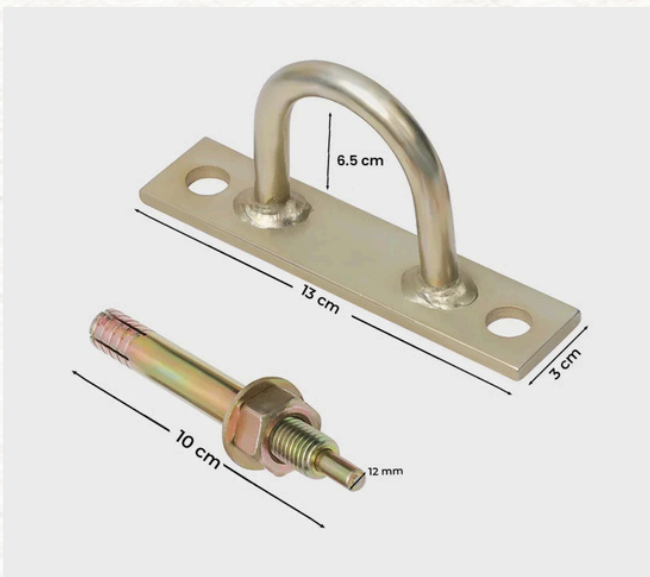

Yoga Hooks For WALL ROPES

REACH NEW HEIGHTS & ELEVATE YOUR PRACTICE

Product Dimensions: 13 cms length
x 3 cms width x 6.5 cms height

Product Weight: 864 grams

Colour: Silver

Material: Sturdy Metal

BENEFITS:

- Engineered With Precision
- Deepens Your Stretches
- Versatile Yoga Practice

**SECURE ANCHOR
FASTENERS**

**TAILORED FOR YOGA
ROPES**

**DESIGNED FOR
DURABILITY**

Yoga WHEEL

UNMATCHED COMFORT & QUALITY

Material: Eva material / PVC