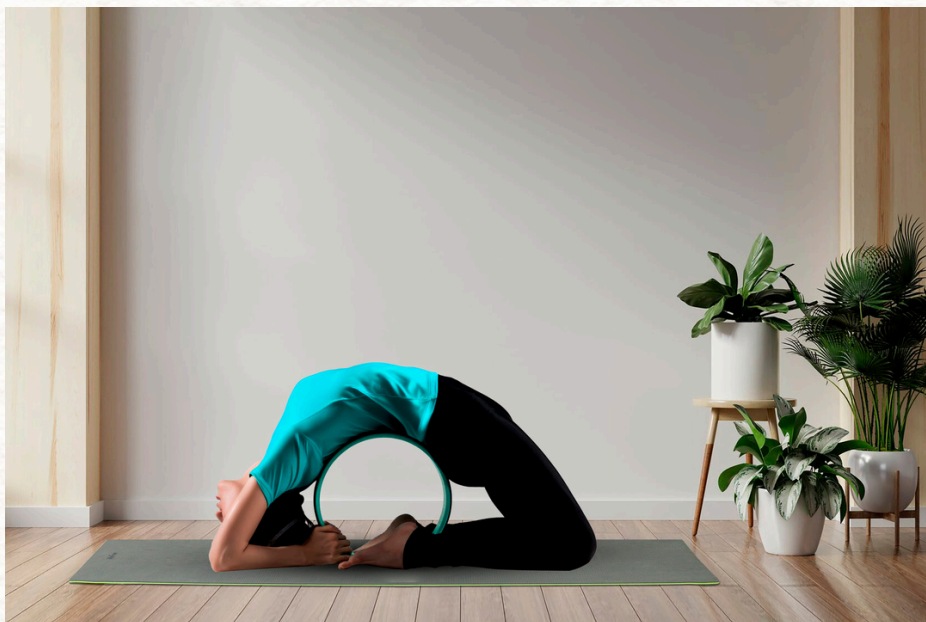

BENEFITS:

- Easy To Carry
- Comfortable & Safe
- Superior Construction
- Portable
- Premium Quality
- Extra Width
- Therapeutic Benefits
- Versatility In Practice