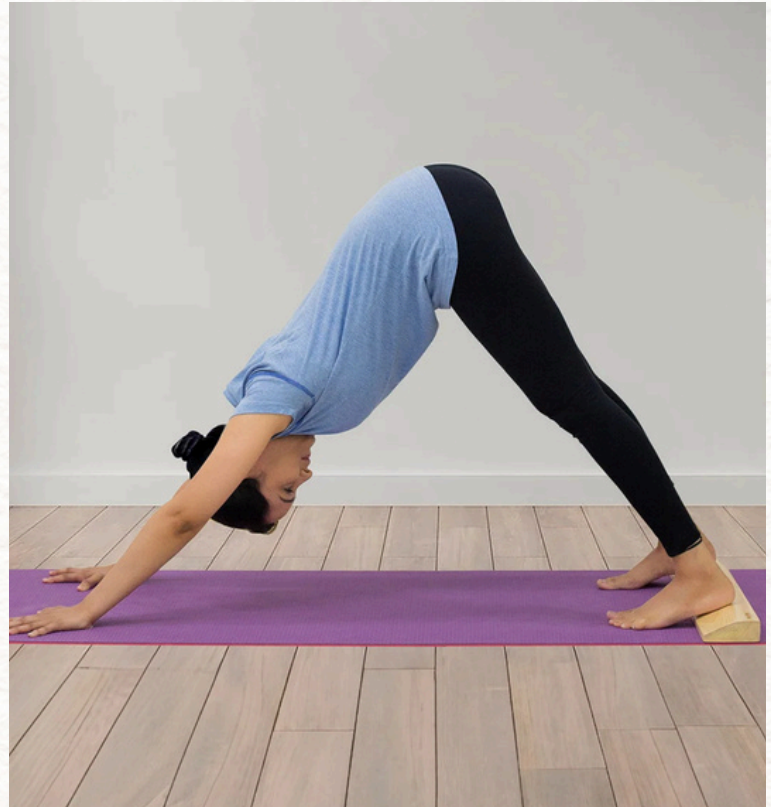

ANKLE & WRIST
SUPPORT

POSTURE PERFECT

ERGONOMIC SHAPE

ENHANCES STABILITY

BENEFITS:

- Versatile Utility
- Comfortable & Safe Design
- Smooth & Round Edges
- Non-Slip Surface
- Handcrafted Pinewood

Material: Pinewood

Product Dimensions: 61 cms length
x 9.4 cms width x 3 cms height

Product Weight: 0.5 - 0.65 kg

Colour: Light Brown

Eye PILLOW

NATURALLY COMFORTABLE: EMBRACE EASE WITH MEFREE EYE PILLOW

Material: Silk

Product Dimensions: 10 cms length x 21.5 cms width