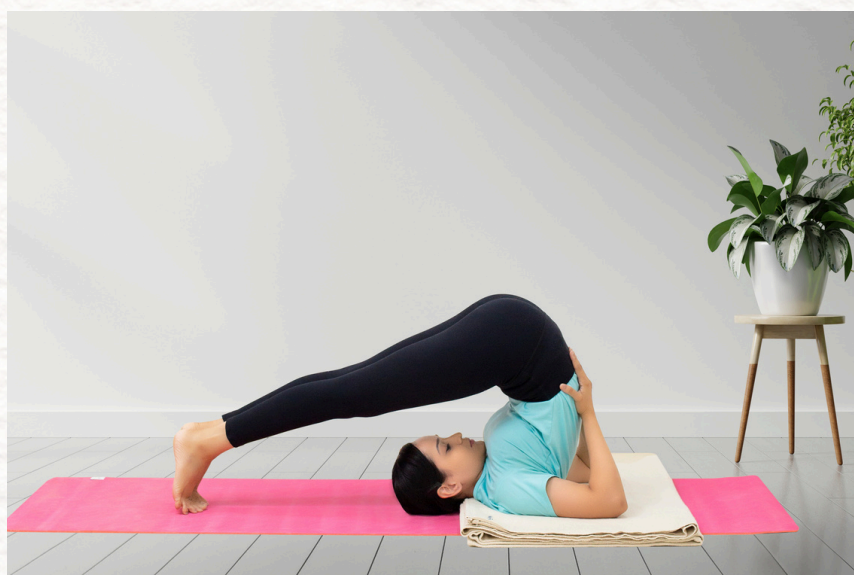

SUPPORTIVE
CUSHIONING

SWEAT
ABSORBENT

Material: 100% Pure Cotton

Product Dimensions: 183 cms length
x 213 cms width

Product Weight: 1.3 - 1.6 kgs

Colour: Natural White

BENEFITS:

- Eco- Friendly
- 100% Cotton
- Comfort & Support
- Versatile
- Soft Cushioning
- Machine Washable
- Assistance In Alignment