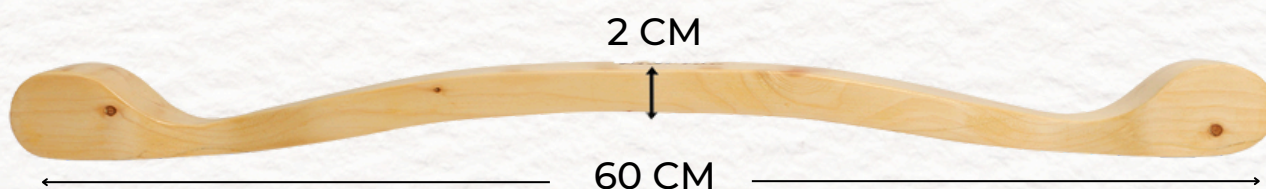

Product Dimensions: 138 cms length
x 42 cms width x 41 cms height

Product Weight: 8.5 kgs

Colour: Light Brown

BENEFITS:

- Solid Wood Strength
- Specialized Iyengar Yoga Prop
- Termite & Rot Resistance

PERFECT
ALIGNMENT

OPTIMAL SUPPORT

VERSATILE USAGE

Curvature PLANK

SUPERIOR QUALITY & UNIQUE DESIGN

Material: Pinewood

Product Dimensions: 24 inches length x 3 inches width x 2 inches height

Product Weight: 0.35 - 0.45 kgs

Colour: Light Brown

BENEFITS:

- Superior Quality Pinewood
- Durable & Sturdy
- Assists In Correcting Posture

CORE
ACTIVATION

EASY TO
USE

POSTURE
CORRECTION

UNIQUE
DESIGN

Cork BLOCK

DISCOVER THE STABILITY OF CORK BLOCKS

BENEFITS:

- Provides Stability
- Supports Poses
- Enhances Alignment
- Firm Grip

Material: Cork block

Product Dimensions: 9 inches length
x 5 inches breadth x 3 inches height

Product Weight: 0.8 - 1 kg

Colour: Brown