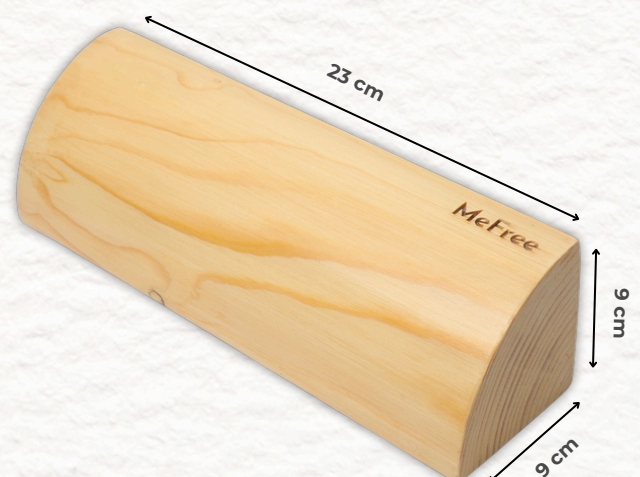

MOISTURE
RESISTANT

THICK
PADDING

DEEPENS
PRACTISE

FIRM
GRIP

Quarter Round BLOCK

UNLEASH YOUR BALANCE, ONE CURVE AT A TIME

Material: Pinewood

Product Dimensions: 14 inches length x 4 inches width x 4 inches height

Product Weight: 1.4 - 1.6 kgs

Colour: Light Brown

BENEFITS:

- Protects Your Sensitive Tendons
- Prevents Hyper Extension
- Support & Stability
- Assists In Standing Poses

PROPER
ALIGNMENT

MOULDED TO
PRECISION

FIRM GRIP

Viparita Dandasana BENCH (DIY)

ELEVATE YOUR SPINE, ELEVATE YOUR LIFE!

BENEFITS:

- Stability Guaranteed
- Deepens Back Arches
- Superior Quality
- Natural Pinewood

Material: Pinewood

Product Dimensions: 138 cms length
x 42 cms width x 41 cms height