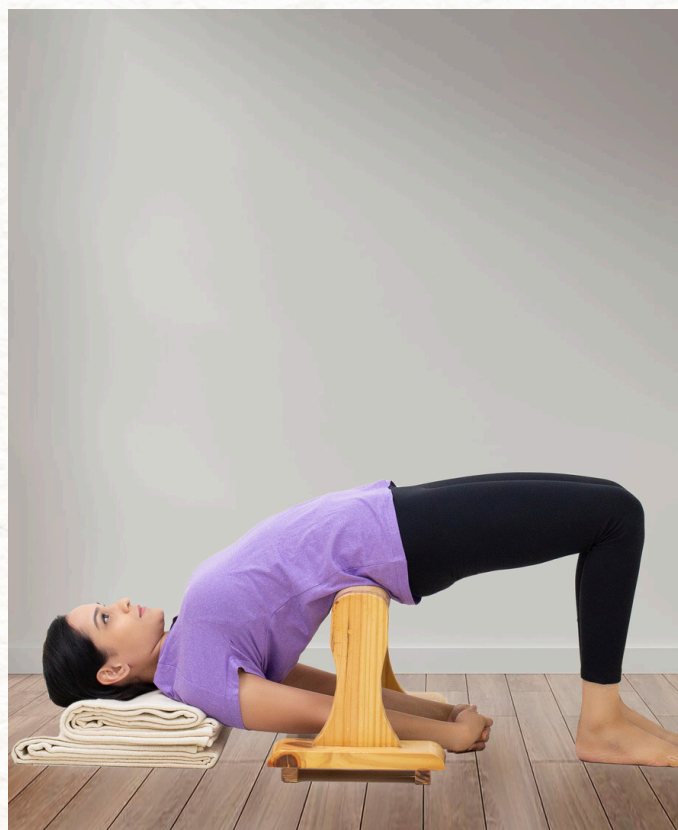

Trestle SMALL

A BALANCED SEAT FOR FLEXIBILITY

FREE YOUR SPINE

TWIST WITH EASE

STEP UP WITH YOUR PRACTICE

EXCEPTIONAL QUALITY

BENEFITS:

- Compact & Space Saving
- Non-Slip Feet
- Premium Pinewood
- Handcrafted To Perfection
- Built To Last
- Eco-Friendly Materials