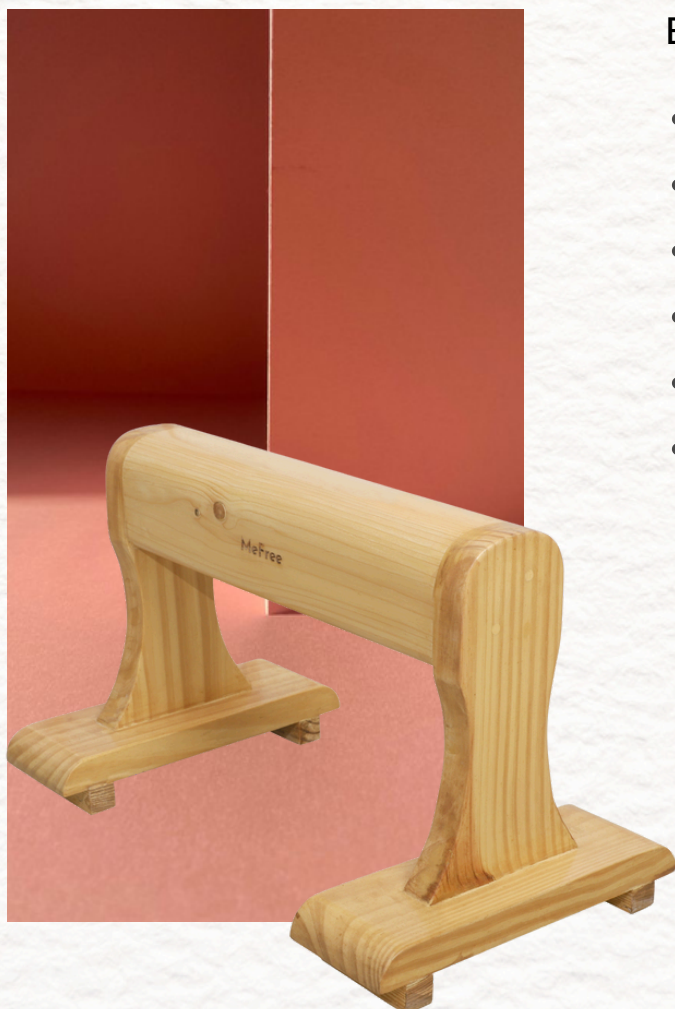

Material: Pinewood

Product Dimensions: 75 inches length x 32.5 inches width x 39 inches height

Product Weight: 38 - 40 kgs

Colour: Light Brown

BENEFITS:

- Unmatched Stability
- Water Based Finish
- Comfort & Support
- Perfect For Alignment
- Versatile Usage
- Flexibility & Mindfulness

Trestle SMALL

A BALANCED SEAT FOR FLEXIBILITY

FREE YOUR SPINE

TWIST WITH EASE

STEP UP WITH YOUR PRACTICE

EXCEPTIONAL QUALITY

BENEFITS:

- Compact & Space Saving
- Non-Slip Feet
- Premium Pinewood
- Handcrafted To Perfection
- Built To Last
- Eco-Friendly Materials

Material: Pinewood

Product Dimensions: 54.61 cms length x 34 cms width x 35.56 cms height

Product Weight: 4.5 - 6 kgs

Colour: Light Brown

Simhasana BOX

GREAT FOR CHEST OPENING YOGA POSES

Material: Pinewood

Product Dimensions: 72 cms length x 34.29 cms width x 34.29 cms height