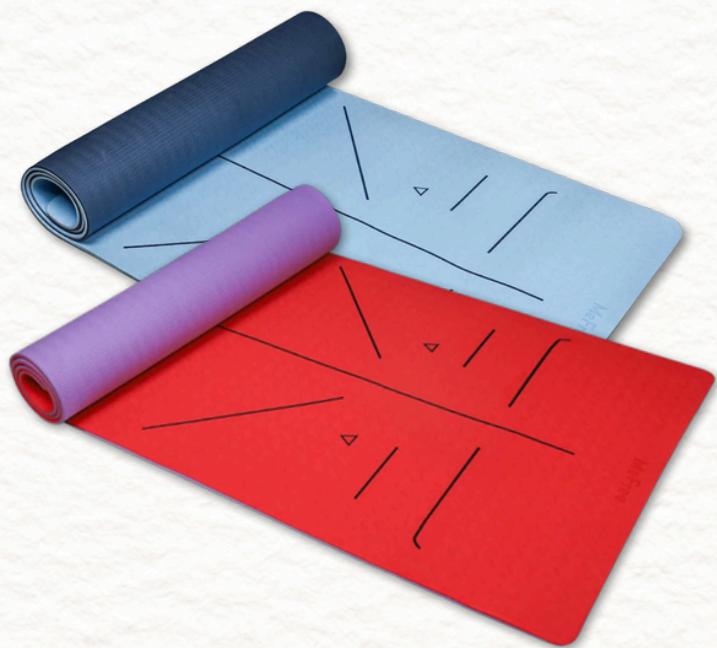

length x 21.5 cms width

Product Weight: 2.6 - 3 kgs

Colour: Maroon

TPE YOGA MATS

BEGINNER FRIENDLY MAT

Material: TPE

Dimensions: 183 cms length x 61 cms width

Product Weight: 1 kg

Thickness: 8mm

Colours: Purple & Red

BENEFITS:

- Eco- Friendly Material
- Enhanced Comfort & Support
- Non- Slip Surface
- Easy To Clean
- Durable & Long- Lasting
- Light Weight & Portable
- Tear Resistance
- Water Proof